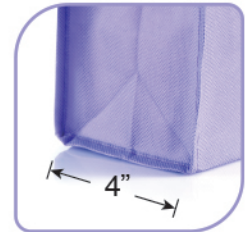

Size : 28CM (L) X 8CM (W) X 37CM (H)
Material : High Density Nylon Jax
Colour : Black
SPC : 22083356

SB 414

SLING BAG

Size : 26CM (L) x 8CM (W) x 19CM (H)
Material : Polyester 1680D
Colour : Red, Blue, Green
SPC : 14089141

NWB 10133

NON WOVEN BAG

- Size : 25.5cm (L) x 33cm (H) x 7.5cm (W) @ 90gsm
Material : Non Woven
Colour : Black, Navy Blue, Royal Blue, Light Blue, Apple Green, Purple, Red, Magenta, Orange, Yellow, White
SPC : 1406215

NWB 14144

NON WOVEN BAG

- Size : 35.5CM (L) X 35.5CM (H) X 10CM (W) @ 90 gsm
Material : Non Woven
Colour : Apple Green, Navy Blue, Red, Black, Royal Blue, Purple, Magenta, White, Orange.
SPC : 4400323

NWB 43351