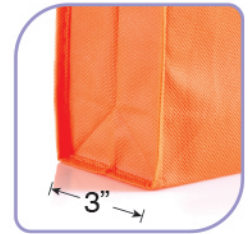

Material : Waterproof PVC

Colour : Black, Blue, Red

SPC : 45085294

SB 423

SLING BAG

Size : 33cm (L) X 5CM (W) X 23CM (H)
Material : YX PVC Polyester
Colour : Black
SPC : 42089223

SB 422

SLING BAG

Size : 28CM (L) X 8CM (W) X 37CM (H)
Material : High Density Nylon Jax
Colour : Black
SPC : 22083356

SB 414

SLING BAG

Size : 26CM (L) x 8CM (W) x 19CM (H)
Material : Polyester 1680D
Colour : Red, Blue, Green
SPC : 14089141

NWB 10133

NON WOVEN BAG

- Size : 25.5cm (L) x 33cm (H) x 7.5cm (W) @ 90gsm
Material : Non Woven
Colour : Black, Navy Blue, Royal Blue, Light Blue, Apple Green, Purple, Red, Magenta, Orange, Yellow, White
SPC : 1406215