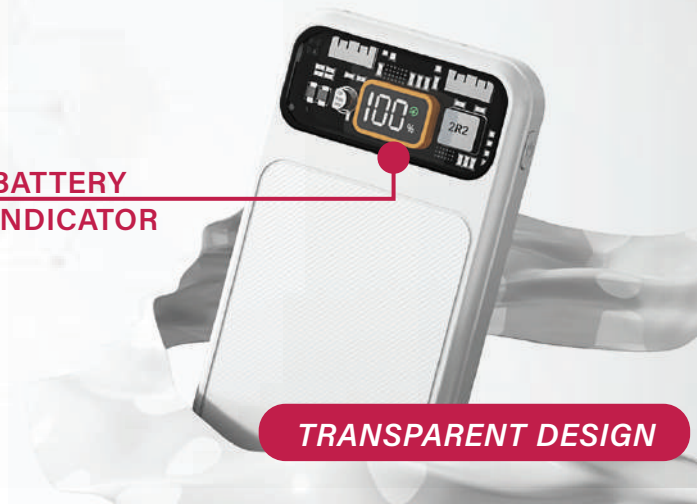

DIGITAL DISPLAY
POWER

MATERIAL
ABS

WEIGHT
220 g

COLOR
WHITE

PRODUCT SIZE
14.5cm*6.9cm*1.6cm

WARRANTY
6 MONTHS

CERTIFIED
IEC62133, IEC60950,
MSDS, CE, FCC, RoHS

**BATTERY
INDICATOR**