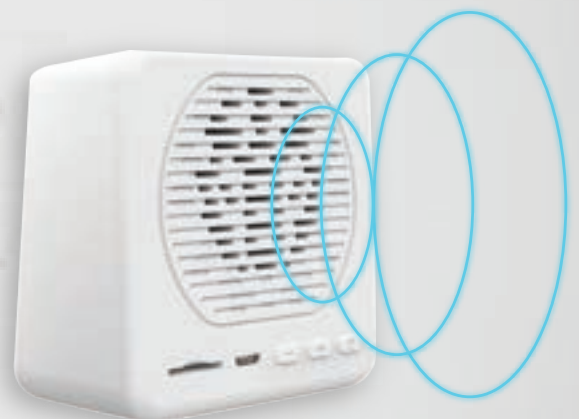

MICRO SD SLOT   MICRO USB INPUT   VOL - VOL +   POWER SWITCH

SUPREME SOUND QUALITY