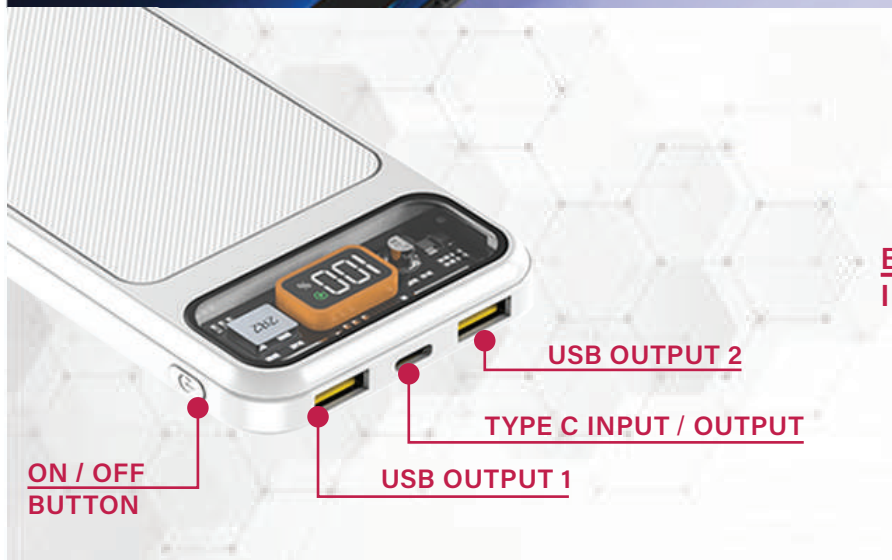

QC308 QUICKPOWER

22.5W SUPER CHARGE POWERBANK

CAPACITY
10000mAh

22.5W
SUPER CHARGE

TRANSPARENT SCREEN
PRECISE INDICATOR

DIGITAL DISPLAY
POWER

MATERIAL
ABS

WEIGHT
220 g

COLOR
WHITE

PRODUCT SIZE
14.5cm*6.9cm*1.6cm

WARRANTY
6 MONTHS

CERTIFIED
IEC62133, IEC60950,
MSDS, CE, FCC, RoHS