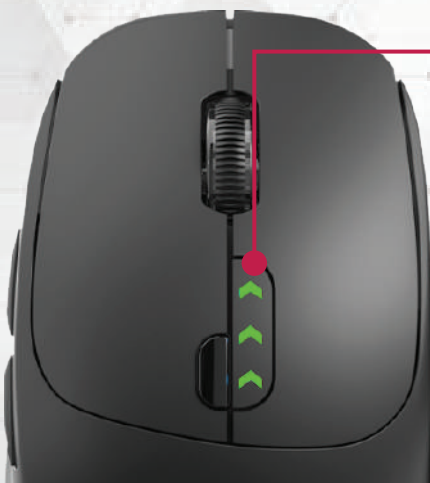

BATTERY INDICATOR

- >75%: TWO LIGHTS
- >50%: ONE LIGHTS
- >25%: BLINKING MODE