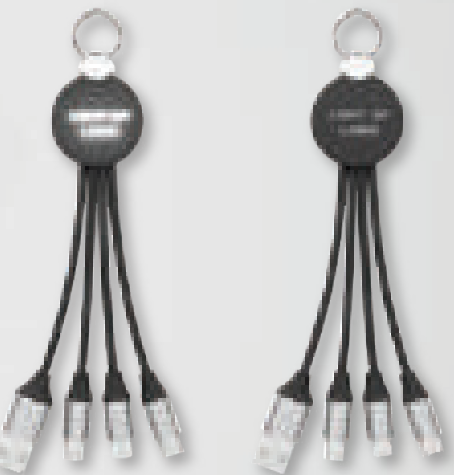

CC27A CABLE GLOW

3 IN 1 MULTICABLE

LED LIGHT UP LOGO
GLOWING LED

THREE IN ONE
MULTICABLE

FAST CHARGING
2.4A

TANGLE FREE DESIGN
NO ENTANGLEMENT

MATERIAL
ABS

WEIGHT
24 g

COLOR
BLACK

PRODUCT SIZE
3.4 x 15.0 x 1.2 cm

WARRANTY
6 MONTHS

CABLE LENGTH
15 cm

1 USB Input

2 Micro USB Output

3 Lightning Output

4 Type-C Output

ON MODE

OFF MODE