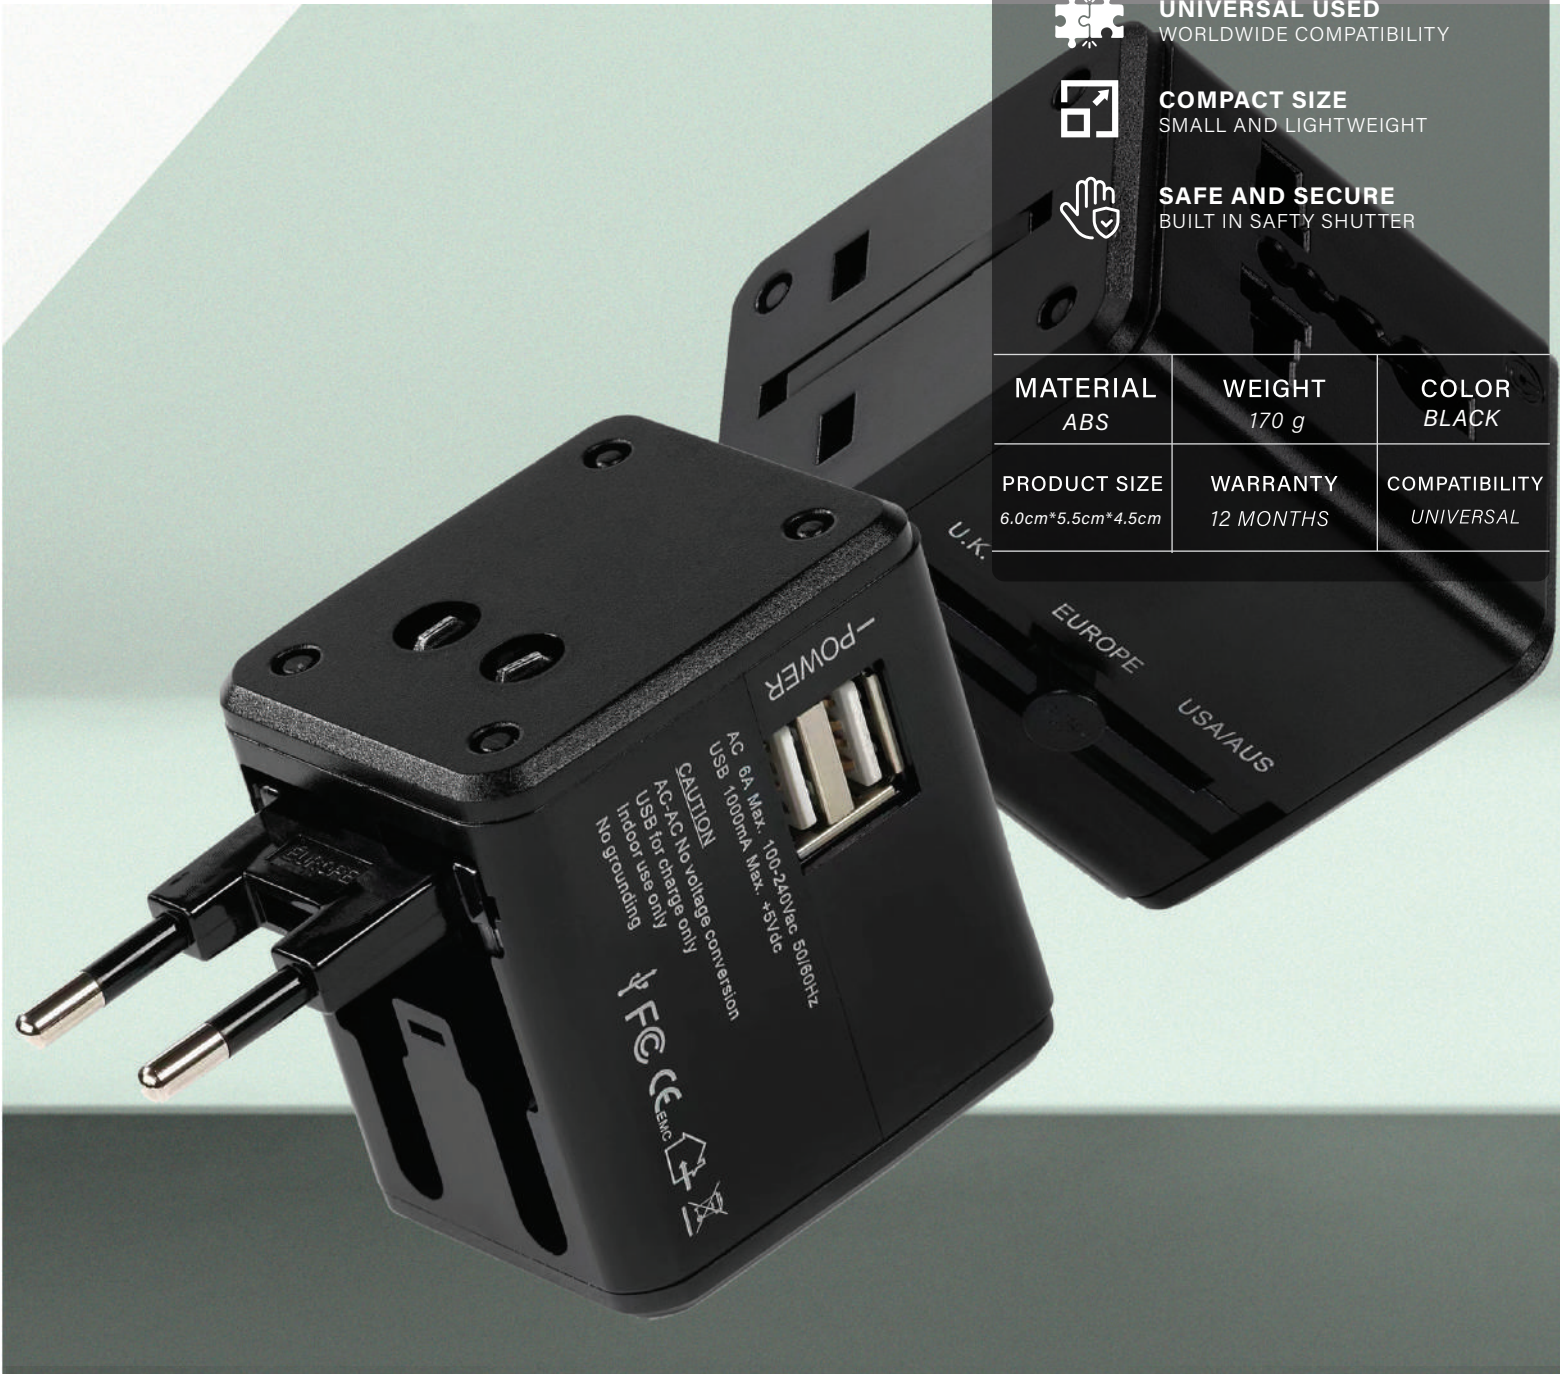

SAFE AND SECURE
BUILT IN SAFETY SHUTTER

MATERIAL
ABS

WEIGHT
170 g

COLOR
BLACK

PRODUCT SIZE
6.0cm*5.5cm*4.5cm

WARRANTY
12 MONTHS

COMPATIBILITY
UNIVERSAL

FOLDABLE