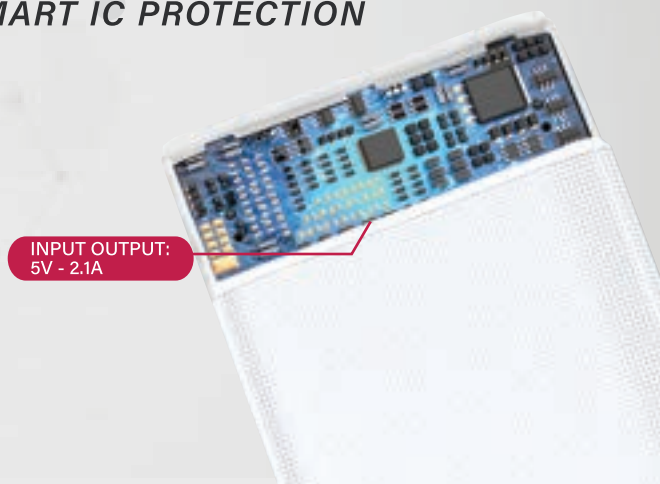

MATERIAL
ABS

WEIGHT
215 g

COLOR
WHITE

PRODUCT SIZE
13.8 x 6.8 x 1.5 cm

CERTIFIED
IEC62133, IEC60950,
MSDS, CE, FCC, RoHS

SMART IC PROTECTION

F219 MEGAPOWER

2.1A FAST CHARGE POWERBANK