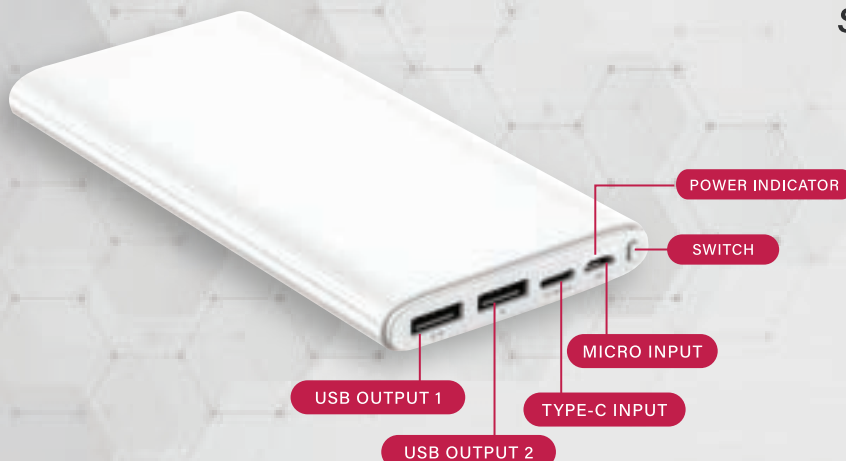

MATERIAL
ABS

WEIGHT
215 g

COLOR
WHITE

PRODUCT SIZE
13.8 x 6.8 x 1.5 cm

CERTIFIED
IEC62133, IEC60950,
MSDS, CE, FCC, RoHS

SMART IC PROTECTION

F219 MEGAPOWER

2.1A FAST CHARGE POWERBANK