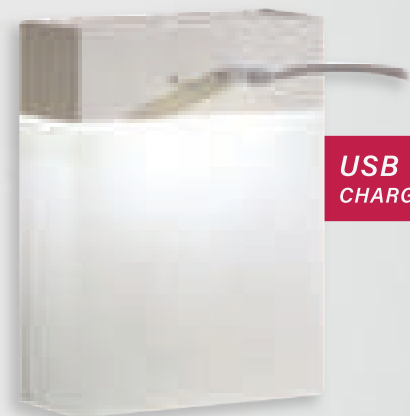

WEIGHT
110/150 g

COLOR
WHITE

PRODUCT SIZE
9.5 x 4.0 x 12.5 cm

CAPACITY
280ML

DAY MODE

NIGHT MODE

USB
CHARGING MODE

HM420 HUMIDIFIER