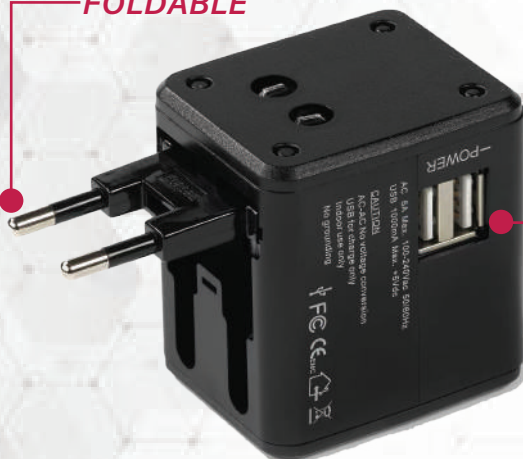

MC802 TRAVEL ADAPTOR

2.1A FAST CHARGE

DUAL USB
CHARGE SIMULTANEOUSLY

UNIVERSAL USED
WORLDWIDE COMPATIBILITY

COMPACT SIZE
SMALL AND LIGHTWEIGHT

SAFE AND SECURE
BUILT IN SAFETY SHUTTER

MATERIAL
ABS

WEIGHT
170 g

COLOR
BLACK

PRODUCT SIZE
6.0cm*5.5cm*4.5cm

WARRANTY
12 MONTHS

COMPATIBILITY
UNIVERSAL

FOLDABLE

2x USB-A OUTPUT

COMPATIBLE FOR

UK

AUS

US

EU