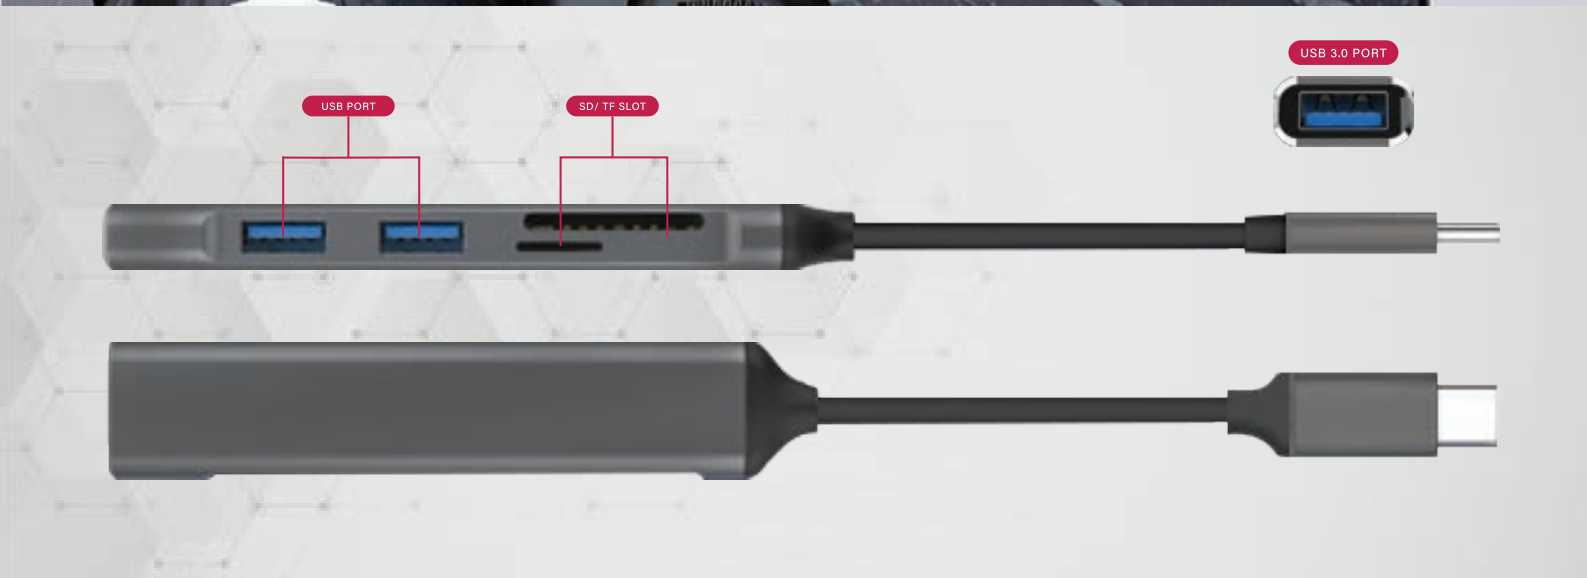

HUB02

USB HUB WITH CARD READER

MULTIPLE PORTS
4 IN 1

HEAT DISSIPATION
GOOD

HIGH SPEED DATA TRANSFER
USB 3.0

MATERIAL
ALUMINIUM

WEIGHT
28 g

COLOR
GREY

PRODUCT SIZE
9.3 x 2.0 x 1.0 cm

WARRANTY
6 MONTHS

COMPATIBILITY
UNIVERSAL