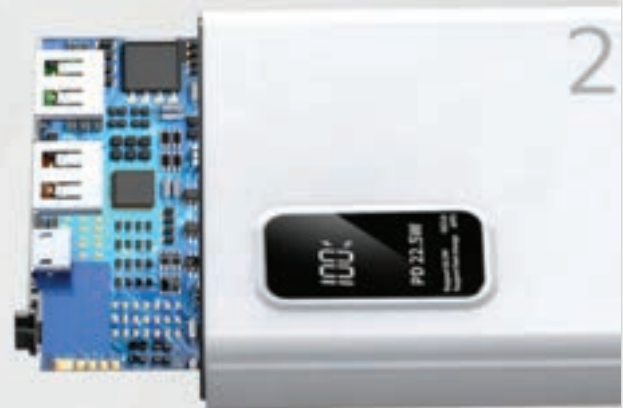

SMART IC PROTECTION